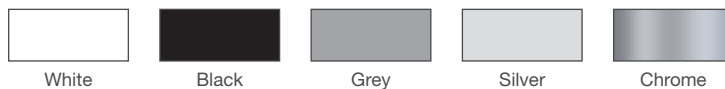

PLASTIC SHELL COLOURS

Create a customised look with four optional coloured shells to choose from.

White

Black

Grey

Teal

BASE COLOURS

Available in a wide range of metal finishes to suit any environment.

White

Black

Grey

Silver

Chrome

FABRIC OPTIONS

For a range upholstery options please see our Product Guide or contact our sales team on info@gof.co.uk.

NEED IT DIGITAL?