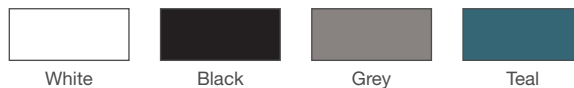

GC7A1
4 Leg Base

GC7B1
Cantilever Base

GC7C1
Pyramid Base with Glides

GC7C2
Pyramid Base with Castors

GC7D1
4 Star Base with Glides

GC7D2
4 Star Base with Castors

GC7E1
5 Star Base with Glides

GC7E2
5 Star Base with Castors

PLASTIC SHELL COLOURS

Create a customised look with four optional coloured shells to choose from.

White

Black

Grey

Teal

BASE COLOURS

Available in a wide range of metal finishes to suit any environment.